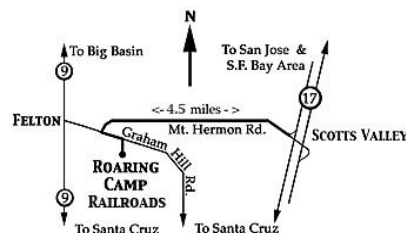

6:30 pm Potluck and jam at Roaring Camp outer parking lot in Felton, CA.

For festival information:

www.sawplayers.org

Write: IMSA,
110 Prospect St.
Petaluma, CA 94952

sawplayers@gmail.com

MAP & DIRECTIONS TO THE SAW FESTIVAL

Directions:

Roaring Camp Felton, CA

www.roaringcamp.com

Call (831) 335-4484

Mt. Hermon Exit off Hwy 17
to Graham Hill Rd

Left 1/4 mile to Roaring Camp

From the San Francisco Bay Area - Take Hwy 17 South from San Jose toward Santa Cruz, and at Scotts Valley - Exit West on Mt. Hermon Road. Stay on Mt. Hermon Rd. for about 4 - 5 miles to the end, at Graham Hill Rd., and Turn Left. Roaring Camp is about 1/2 mile on the right.